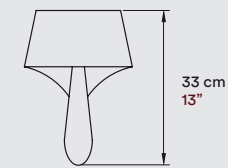

MATERIALS & COMPONENTS

Wood Veneer Shade

Metal Back Plate

LIGHT SOURCE

220 - 250V Bulb E14 Class I

120V Bulb E12

FINISHES

WOOD VENEER

20 Ivory White	28 Blue
21 Natural Cherry	29 Grey
22 Natural Beech	30 Turquoise
24 Yellow	31 Chocolate
25 Orange	33 Pale Rose
26 Red