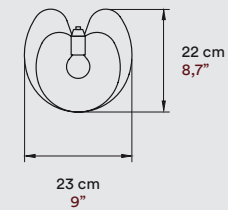

MATERIALS & COMPONENTS

Wood Veneer Shade

Metal Back Plate

LIGHT SOURCE

220 - 250V Bulb E14 Class I

120V Bulb E12

FINISHES

WOOD VENEER

20 Ivory White	28 Blue
21 Natural Cherry	29 Grey
22 Natural Beech	30 Turquoise
24 Yellow	31 Chocolate
25 Orange	33 Pale Rose
26 Red